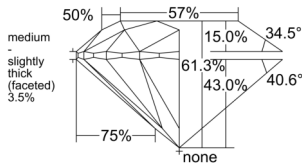

GIA®

FACSIMILE

GIA REPORT 5231504376

Verify this report at GIA.edu

GIA NATURAL DIAMOND DOSSIER®

February 07, 2025
GIA Report Number 5231504376
Shape and Cutting Style ..... Round Brilliant
Measurements ..... 5.44 - 5.46 x 3.34 mm

GRADING RESULTS

Carat Weight ..... 0.61 carat
Color Grade ..... F
Clarity Grade VS1
Cut Grade ..... Excellent

ADDITIONAL GRADING INFORMATION

Polish ..... Excellent
Symmetry ..... Excellent
Fluorescence ..... None
Clarity Characteristics ..... Needle
Inscription(s): GIA 5231504376

PROPORTIONS

Profile to actual proportions

GRADING SCALES

GIA COLOR SCALE	GIA CLARITY SCALE	GIA CUT SCALE	
D	FLAWLESS	EXCELLENT	
E	INTERNALLY FLAWLESS		
F		VVS₁	VERY GOOD
G	VVS₂		
H	VS₁	GOOD	
I	VS₂		
J	SI₁	FAIR	
K	SI₂		
L	I₁	POOR	
M			
N			
O	I₂		
P			
Q			
R	I₃		
S			
T			
U			
V			
W			
X			
Y			
Z